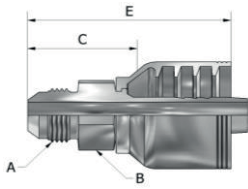

DC302 SERIES(Male JIC 37°)

USA

PART NUMBER	Products Description									
	Hose In-Dia	Thread UNF	Nipple Hex		Tail-Growth		Overall length			
			MM	Inch	MM	Inch	MM	Inch		
			A		B		C			
DC302-09-06	3/8	9/16-18	19.0	0.75	35.0	1.38	59.9	2.36		
DC302-12-06	3/8	3/4-16	22.2	0.87	33.5	1.32	58.4	2.30		
DC302-12-08	1/2	3/4-16	22.2	0.87	37.6	1.48	68.0	2.68		
DC302-14-06	3/8	7/8-14	23.8	0.94	36.0	1.42	60.9	2.40		
DC302-14-08	1/2	7/8-14	23.8	0.94	36.0	1.42	66.4	2.61		
DC302-17-08	1/2	1-1/16-12	28.6	1.12	45.4	1.79	75.8	2.98		